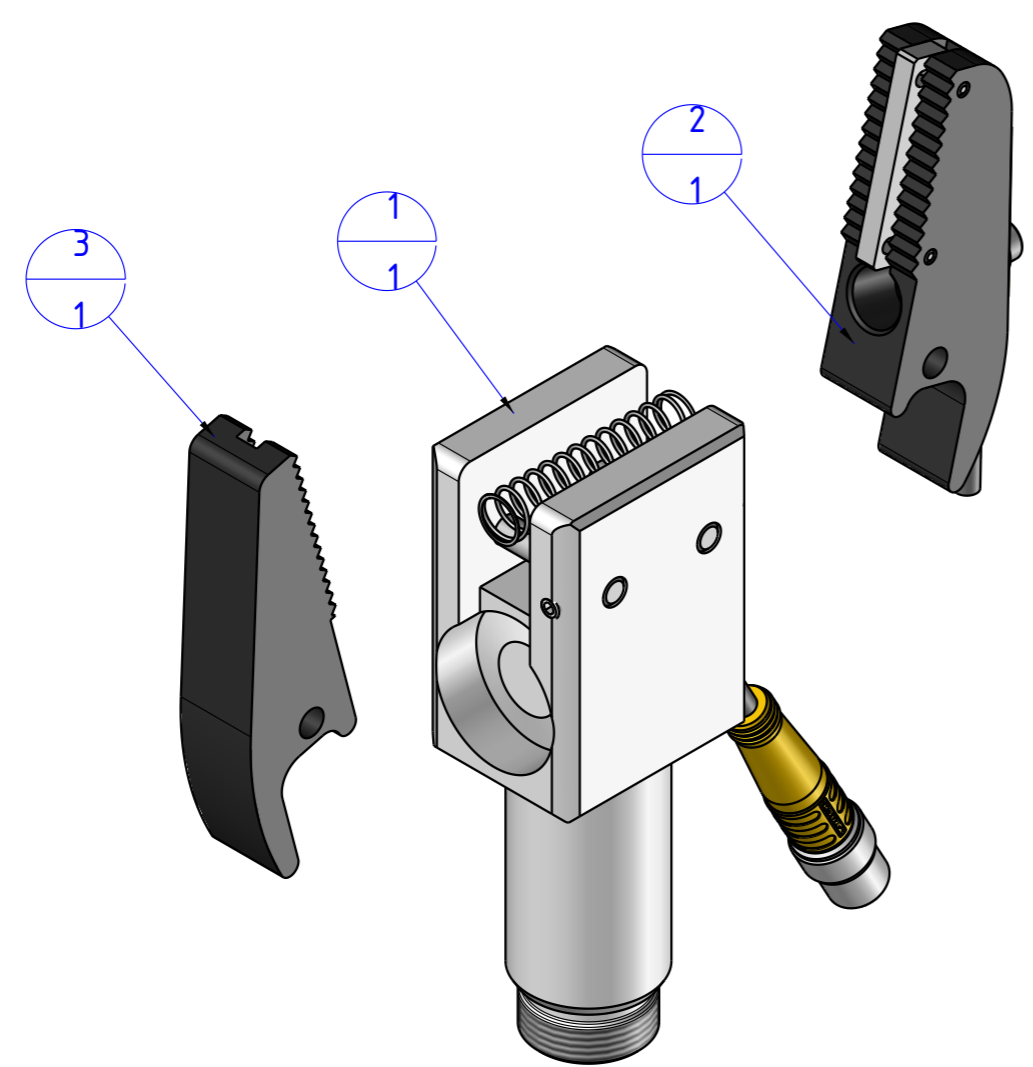

THE PROPERTY OF THE DRAWING IS ESTABLISHED BY LAW. IT IS FORBIDDEN TO PRODUCE OR SHOW IT TO THIRD PART. WITHOUT A WRITTEN AGREEMENT.

Item	Name	Q.ty
1	CA.GRZ.20.BODY	1
2	GRZ.20.FING.S	1
3	GRZ.20.R	1

Format A3
UNI 936-76

 FPS FPSERVICES AUTOMATION			DESIGNED FROM FPS Automation	REVIEW A
GENERAL TOLERANCE UNI - ISO 2768 CLASSE f	DESCRIPTION CA.GRZ.20.S	DATE 04/03/2021	WEIGHT 0,124kg	CODE CA.GRZ.20.S