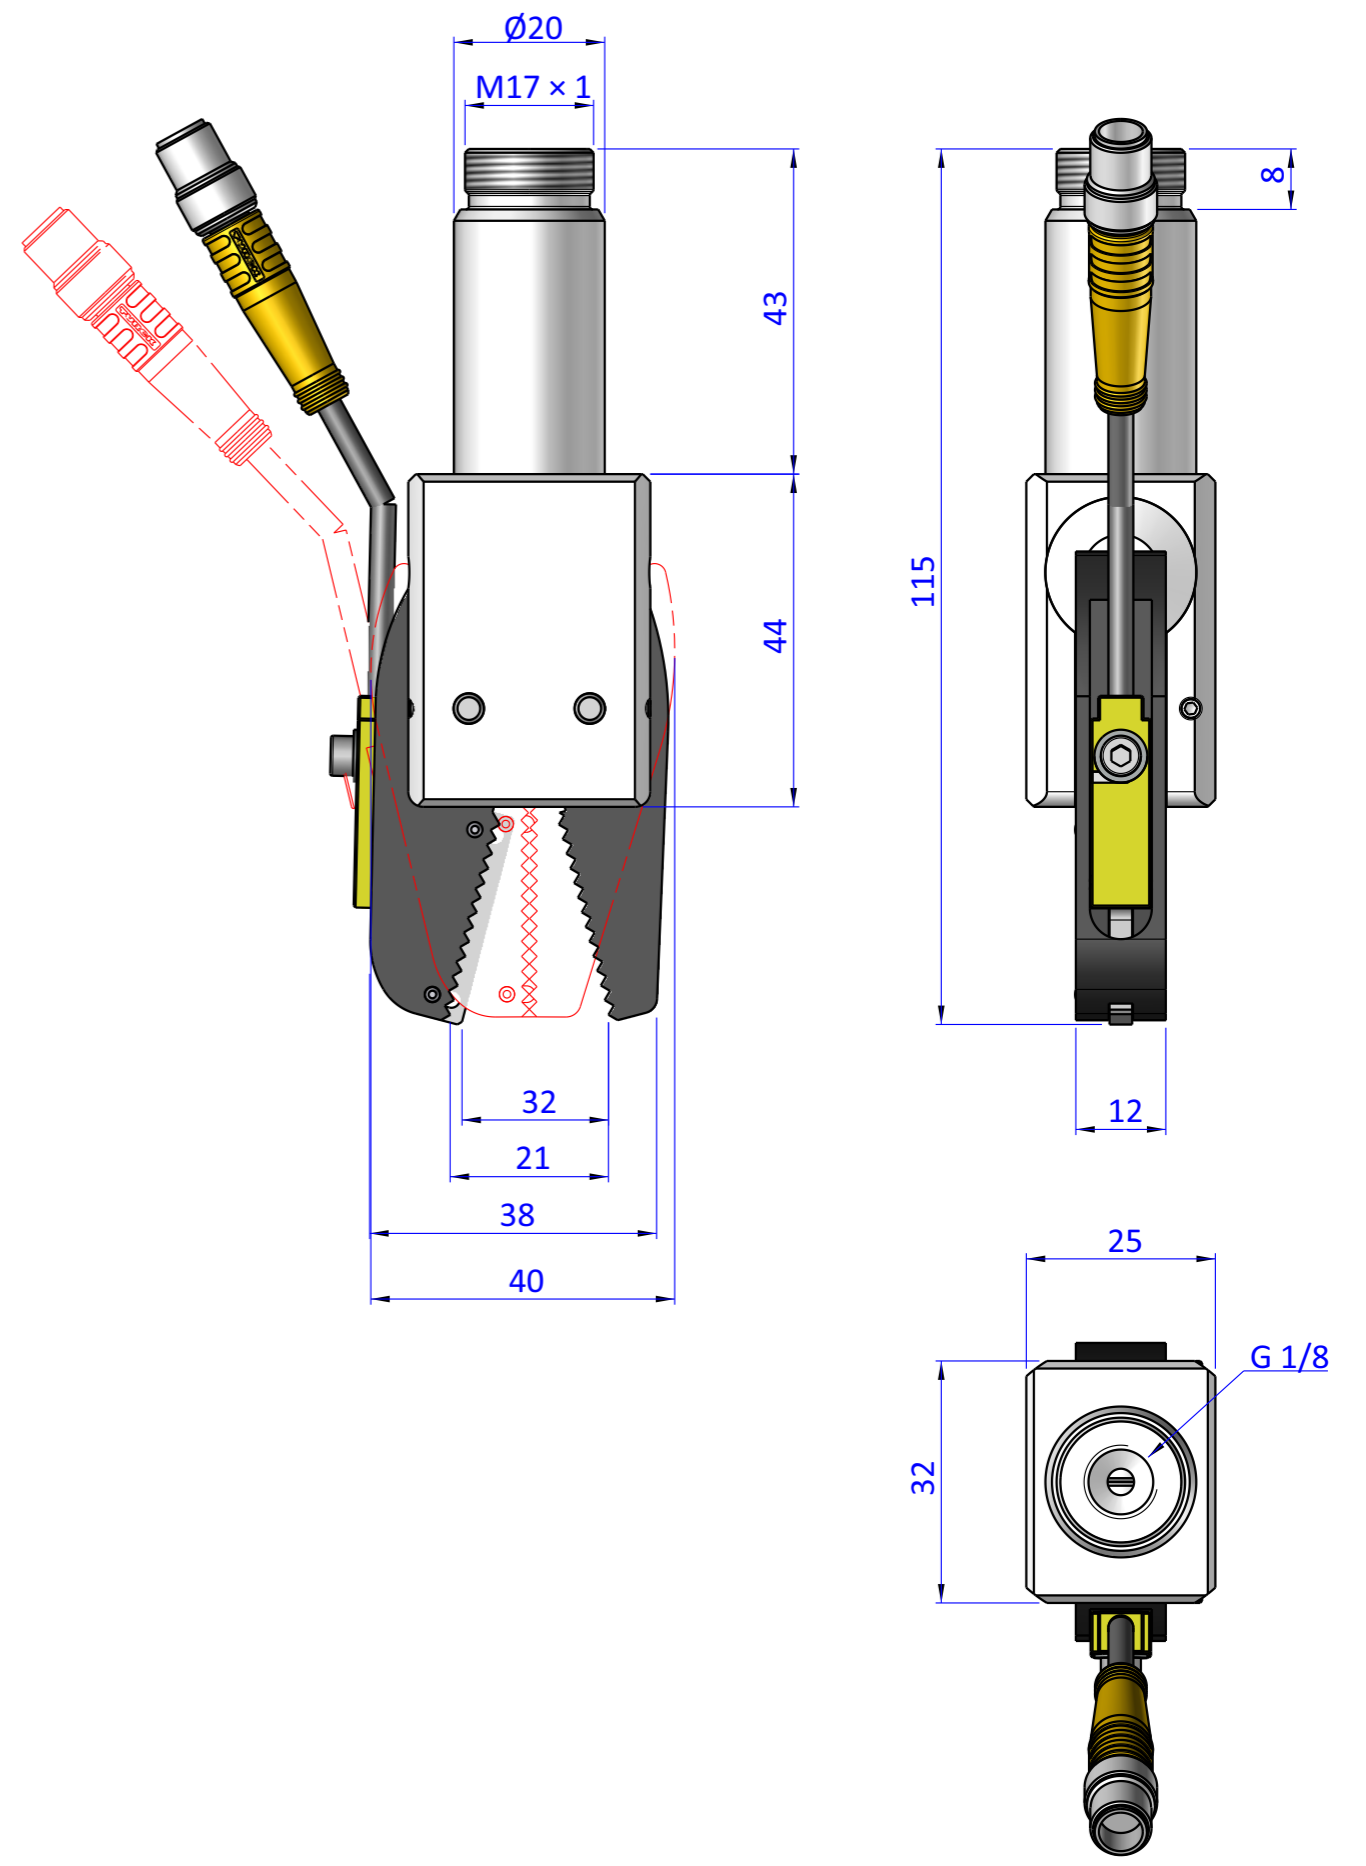

THE PROPERTY OF THE DRAWING IS ESTABLISHED BY LAW. IT IS FORBIDDEN TO PRODUCE OR SHOW IT TO THIRD PART. WITHOUT A WRITTEN AGREEMENT.

Item	Name	Q.ty
1	CA.GRZ.20.BODY	1
2	GRZ.20.FING.S	1
3	GRZ.20.R	1

Format A3
UNI 936-76

 FPS FPSERVICES AUTOMATION			DESIGNED FROM FPS Automation	REVIEW A
GENERAL TOLERANCE UNI - ISO 2768 CLASSE f	DESCRIPTION CA.GRZ.20.S	DATE 04/03/2021	WEIGHT 0,124kg	CODE CA.GRZ.20.S